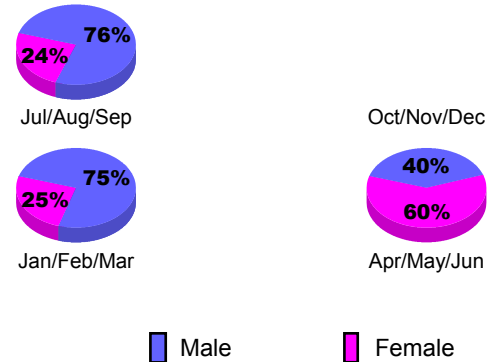

Club Results 2012-2013

Goal, New, Dropped, Gain/Loss

Membership Results 2012-2013

Goal, New, Dropped, Gain/Loss

YTD Status Quo Clubs 2012-2013

Status Quo Clubs Compared to Status Quo Members

Gender Comparison 2012-2013