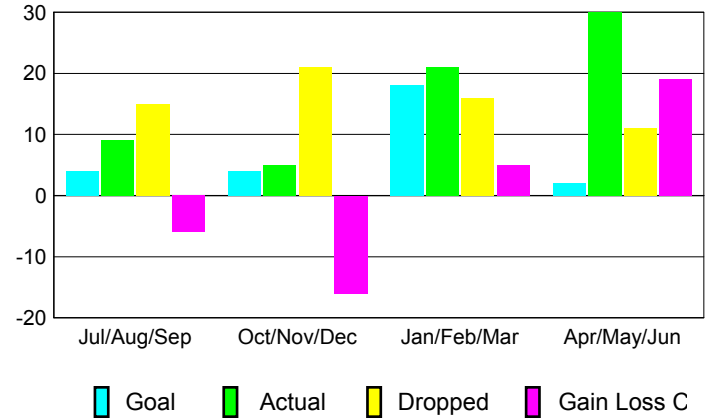

GMT: **Pedro Marrello**

Location: **CHILE**

GMT CA: **3**

CLUBS

Month	New Club Goal	Actual New Clubs	Actual Dropped Clubs	Gain/Loss of Clubs
2012-2013				
Jul/Aug/Sep	0	0	0	0
Oct/Nov/Dec	0	0	0	0
Jan/Feb/Mar	1	0	0	0
Apr/May/June	0	0	0	0
Totals	1	0	0	0

MEMBERSHIP

Month	Net Memb Goal	Actual New Memb	Actual Dropped Memb	Gain/Loss of Memb
2012-2013				
Jul/Aug/Sep	4	9	15	-6
Oct/Nov/Dec	4	5	21	-16
Jan/Feb/Mar	18	21	16	5
Apr/May/June	2	30	11	19
Totals	28	65	63	2

Club Results 2012-2013

Goal, New, Dropped, Gain/Loss

Membership Results 2012-2013

Goal, New, Dropped, Gain/Loss

YTD Status Quo Clubs 2012-2013

Status Quo Clubs Compared to Status Quo Members

Gender Comparison 2012-2013