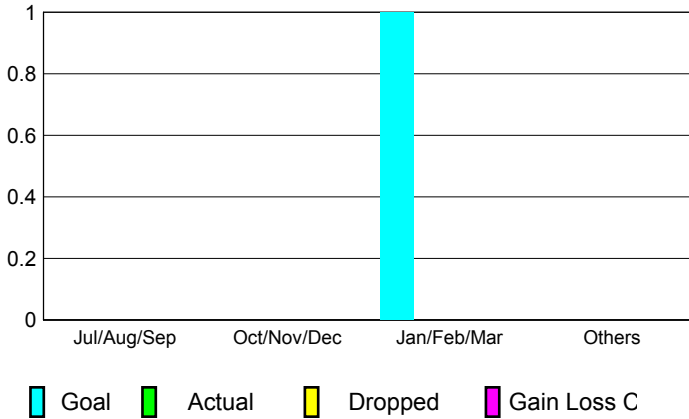

GMT: **Pedro Marrello**

Location: **CHILE**

GMT CA: **3**

CLUBS

Month	New Club Goal	Actual New Clubs	Actual Dropped Clubs	Gain/Loss of Clubs
2012-2013				
Jul/Aug/Sep	0	0	0	0
Oct/Nov/Dec	0	0	0	0
Jan/Feb/Mar	1	0	0	0
Apr/May/June	0	0	0	0
Totals	1	0	0	0

MEMBERSHIP

Month	Net Memb Goal	Actual New Memb	Actual Dropped Memb	Gain/Loss of Memb
2012-2013				
Jul/Aug/Sep	4	9	15	-6
Oct/Nov/Dec	4	5	21	-16
Jan/Feb/Mar	18	21	16	5
Apr/May/June	2	30	11	19
Totals	28	65	63	2

Club Results 2012-2013

Goal, New, Dropped, Gain/Loss